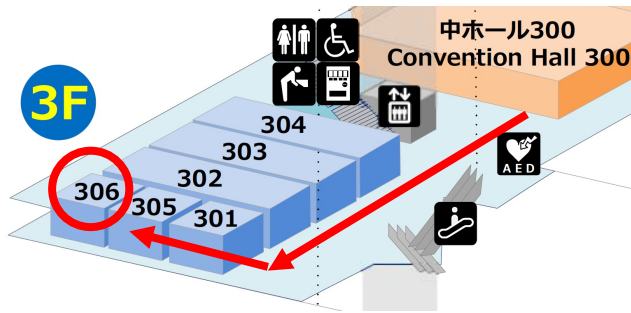

Today!

Japanese Tea Ceremony

- Japanese sweets and green tea (free !)
- **13:30-16:00, Tuesday 12nd, September**
  - About 15-30 minutes for one serve
- Japanese-style **room 306**

10 people are accepted every 30 minutes.

		Tuesday 2023/09/12	
9:00	9:30		Industrial Exhibition
9:30	10:00	How does the machine learning integrate with operation?	
10:00	10:30	Coffee break	
10:30	11:00		
11:00	11:30	System monitoring and Alarm response	
11:30	12:00		
12:00	12:30		
12:30	13:30	Lunch	
13:30	14:00		
14:00	14:30	Poster & Demo Session	
14:30	15:00		
15:00	15:30	Coffee break	
15:30	16:00		
16:00	16:30	Controls - the Interface between Operator and Accelerator	
16:30	17:00		
17:00	17:30		
17:30	17:45		
17:45	18:00		
18:00	18:30	Attraction 17:45-18:30