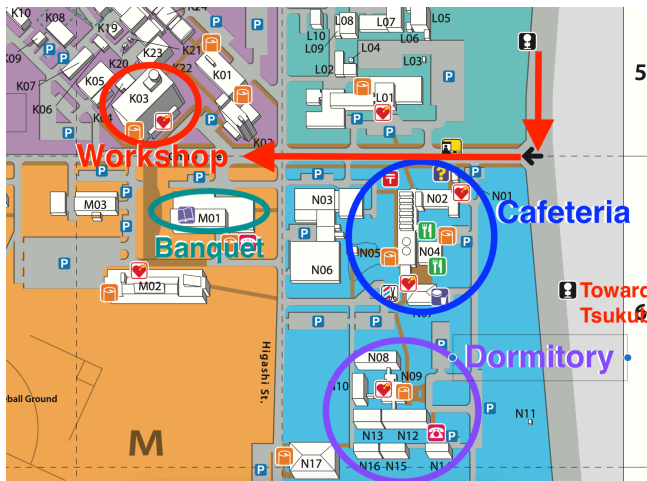

Campus Map

ZONE-M		
No.	Address	Name
M01	c-6	Kenkyu Honkan Bldg.
M02	c-6	Yon-Go-Kan Bldg.
M04	b-6	Radiation Contol
M05	b-6	Chemistry Lab.

ZONE-N		
No.	Address	Name
N01	d-6	Information Center
N02	d-6	KEK Interenational Center
N03	d-6	Computer North Bldg.
N04	d-6	Cafeteria
N06	d-6	Computer South Bldg.
N07	d-6	Employee's Center
N08	d-6	Dormitory No.2
N09	d-6	Dormitory Commons
N10	d-6	Dormitory No.3
N12	d-6	Dormitory No.1
N13	d-6	Dormitory No.4
N14	d-6	Guest House A
N15	d-6	Guest House B
N16	d-6	Guest House C
N17	d-6	Gymnasium