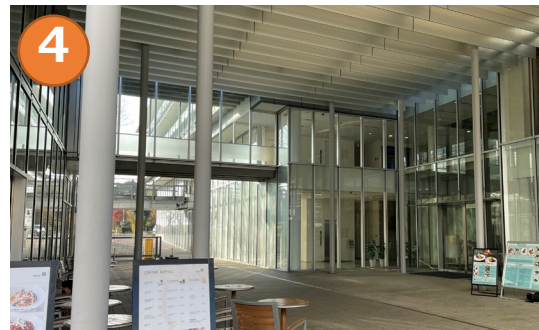

Directions from Ookayama Station to Tokyo Tech Kuramae Kaikan

Exit through the central ticket gate and head toward the south exit.

Cross the street at the traffic light in the direction of Tokyu Store.

Cross the traffic light and go in the right hand direction and you will see a large glass-walled building.

東急目黒線、大井町線「大岡山駅」下車徒歩1分

As you head toward the entrance of the café, you will see a middle passageway leading to the back of the building.

The building across the middle aisle from the cafe is the Kuramae Kaikan entrance.