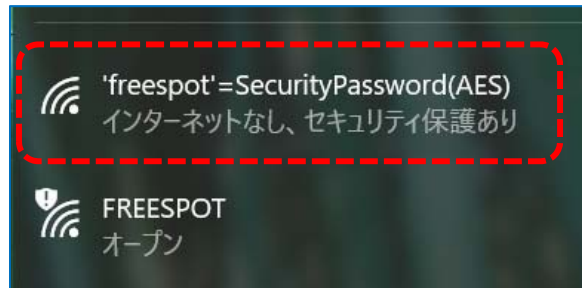

# How to connect to FreeSpot service

- Crick Wireless Icon

- Select **'frespot'=SecurityPassword(AES)**, then push "Connect"
- Use **"frespot"** as network security key
  - Answer "no" if message about information sharing appears
- If connection successful, open browser and register your e-mail address